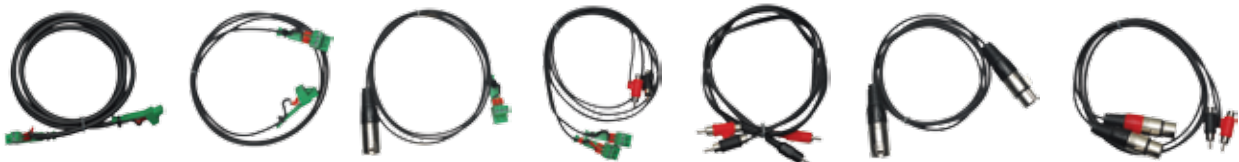

CABLES ACCESSORIES

Amazing how these little accessories can save you a lot of time, ... and money!

No more soldering and improvising because you can't find the right cable / connector! Here is a series of cables that did not even exist previously – produced by APart especially with installers' ease in mind.